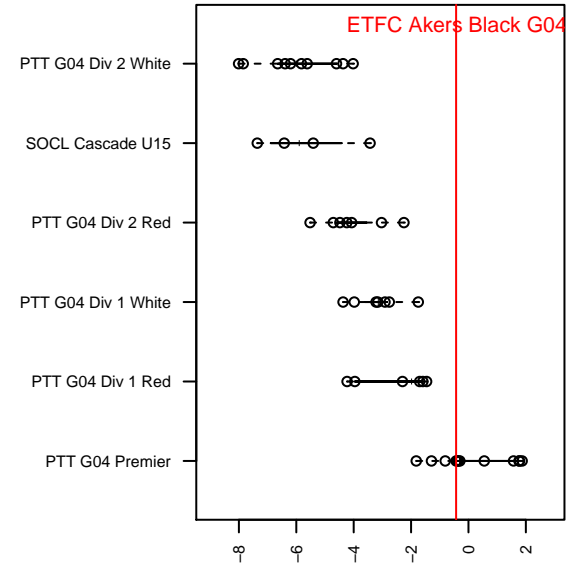

**attack and defense rating
relative to others at age
and all opponents in last 13 months**