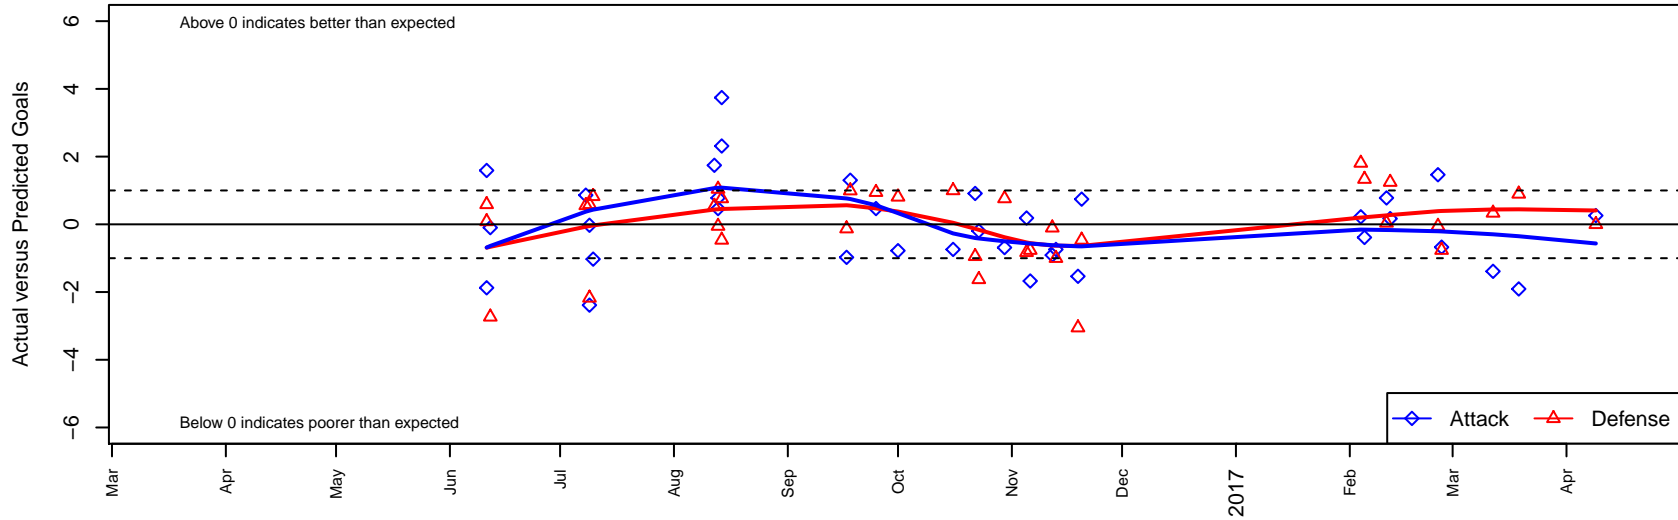

ETFC Akers Black G04

Eugene Timbers FC
 Eugene, OR
 G04 total strength=1155
 attack=4.18 defense=2.8
 fall league = PTT G04 Premier
 spr league = Spr OYS G04 Premier White

alt names used:
 ETFC 04 AKERS BLACK (OR)
 ETFC 04G Akers Black
 Eugene Timbers Akers Black
 EUGENE TIMBERSAKERS BLACK
 ETFC 04G Akers Black
 ETFC 04G Akers Black

Venues played:
 2016 Starfire Spring Classic GU13
 2016 PCU Summer Classic U13 Silver Red
 2016 Bend Premier Cup Tobin Heath (Gold) Div
 2016 PTT G04 Premier
 2016 Spr OYS G04 Premier White
 2016 OYS State Cup G04

ETFC Akers Black G04
 Dots are actual minus expected GF (blue circles) and GA (red triangles).
 Blue line is smoothed change in attack strength. Red is smoothed change in defense strength.

**attack and defense variance (black dot)
relative to other teams
and top 10 in region**